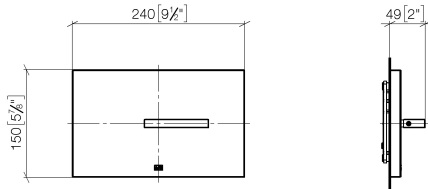

Cover plate for the concealed WC cistern made by TeCe - Brushed Durabross (23kt Gold)

IMO

12 660 979

Fits: IMO, LULU, MADISON, MEM, TARA, CL.1, LISSÉ, VAIA, META, CYO

- cover plate 150 x 240 x 15 mm
- flush handle with rotary operation and two-volume technology (full flush/partial flush)

Cover plate for the concealed WC cistern made by TeCe - Brushed Durabronze  
(23kt Gold)

IMO

12 660 979  
mm [inches]

12 660 979  
Parts for other  
finishes can be found  
here: Chrome