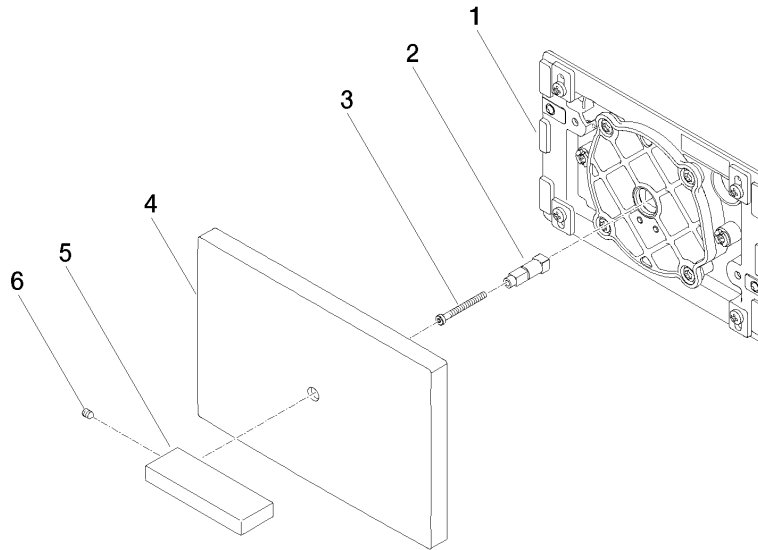

Cover plate for the concealed WC cistern made by TeCe - Brushed Durabross (23kt Gold)

IMO

12 660 979

Fits: IMO, LULU, MADISON, MEM, TARA, CL.1, LISSÉ, VAIA, META, CYO

- cover plate 150 x 240 x 15 mm
- flush handle with rotary operation and two-volume technology (full flush/partial flush)

Cover plate for the concealed WC cistern made by TeCe - Brushed Durabronze  
(23kt Gold)

IMO

12 660 979  
mm [inches]

12 660 979  
Parts for other  
finishes can be found  
here: Chrome